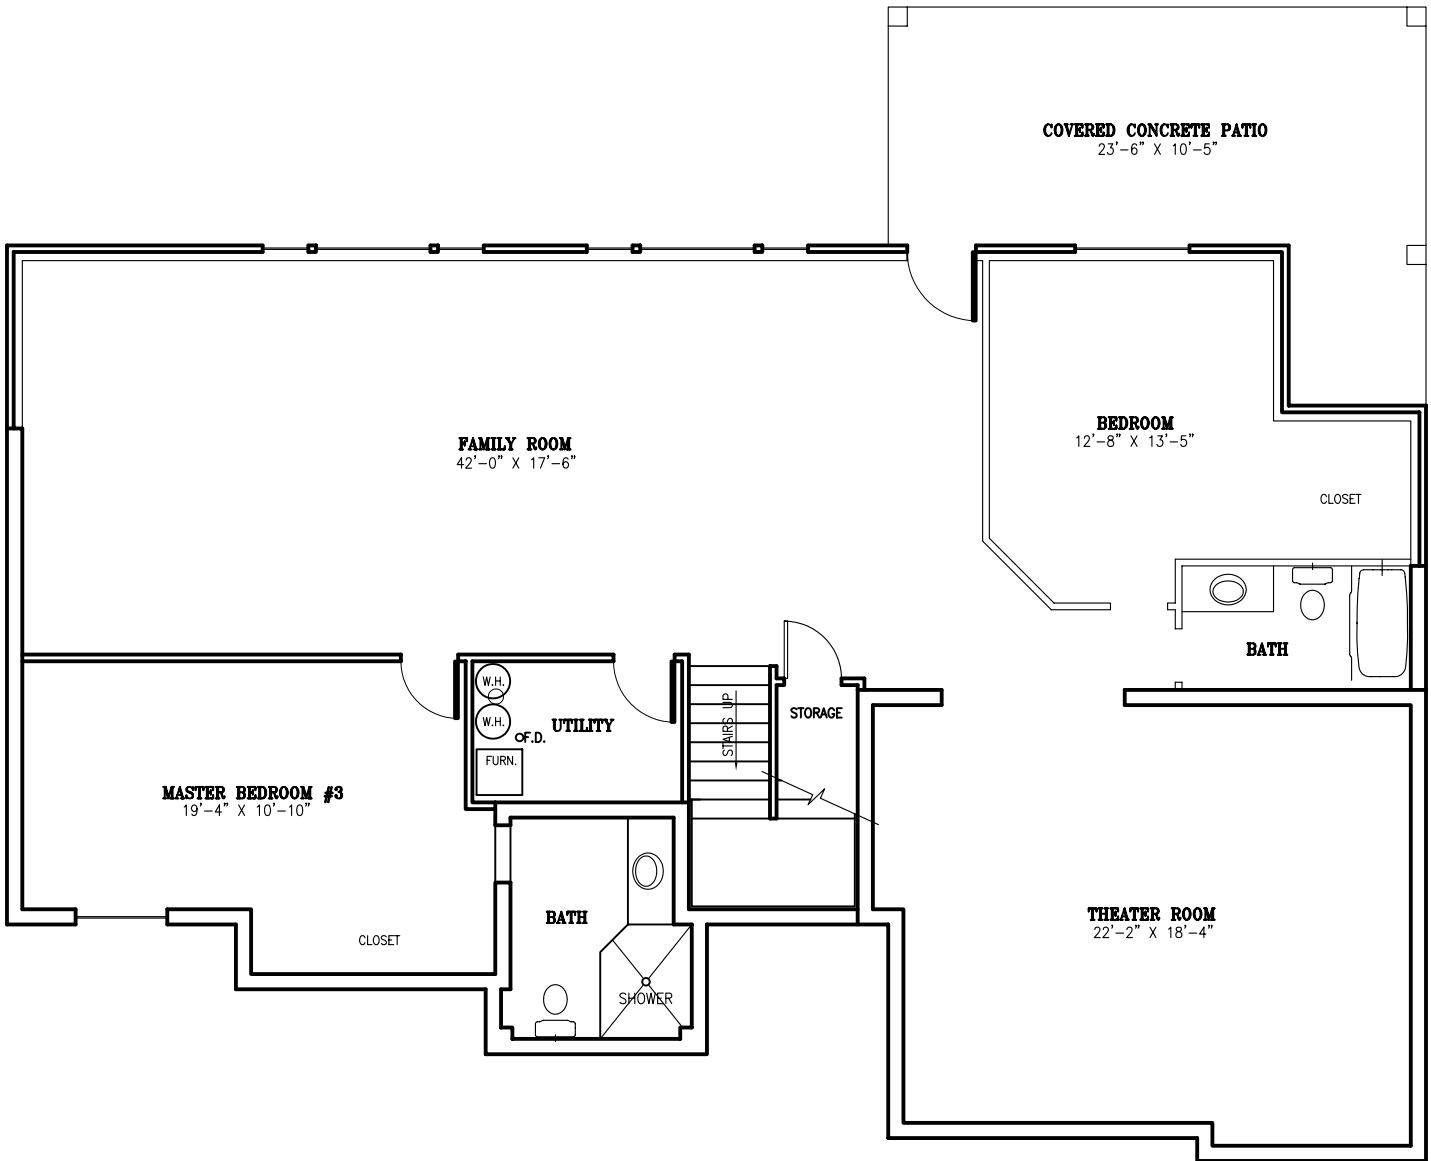

**THE YUKON** <sup>B</sup>  
EDEN HILLS LOT 64 - 3,625 SQ. FT.

**LOWER FLOOR PLAN** 2,073 SQ. FT.