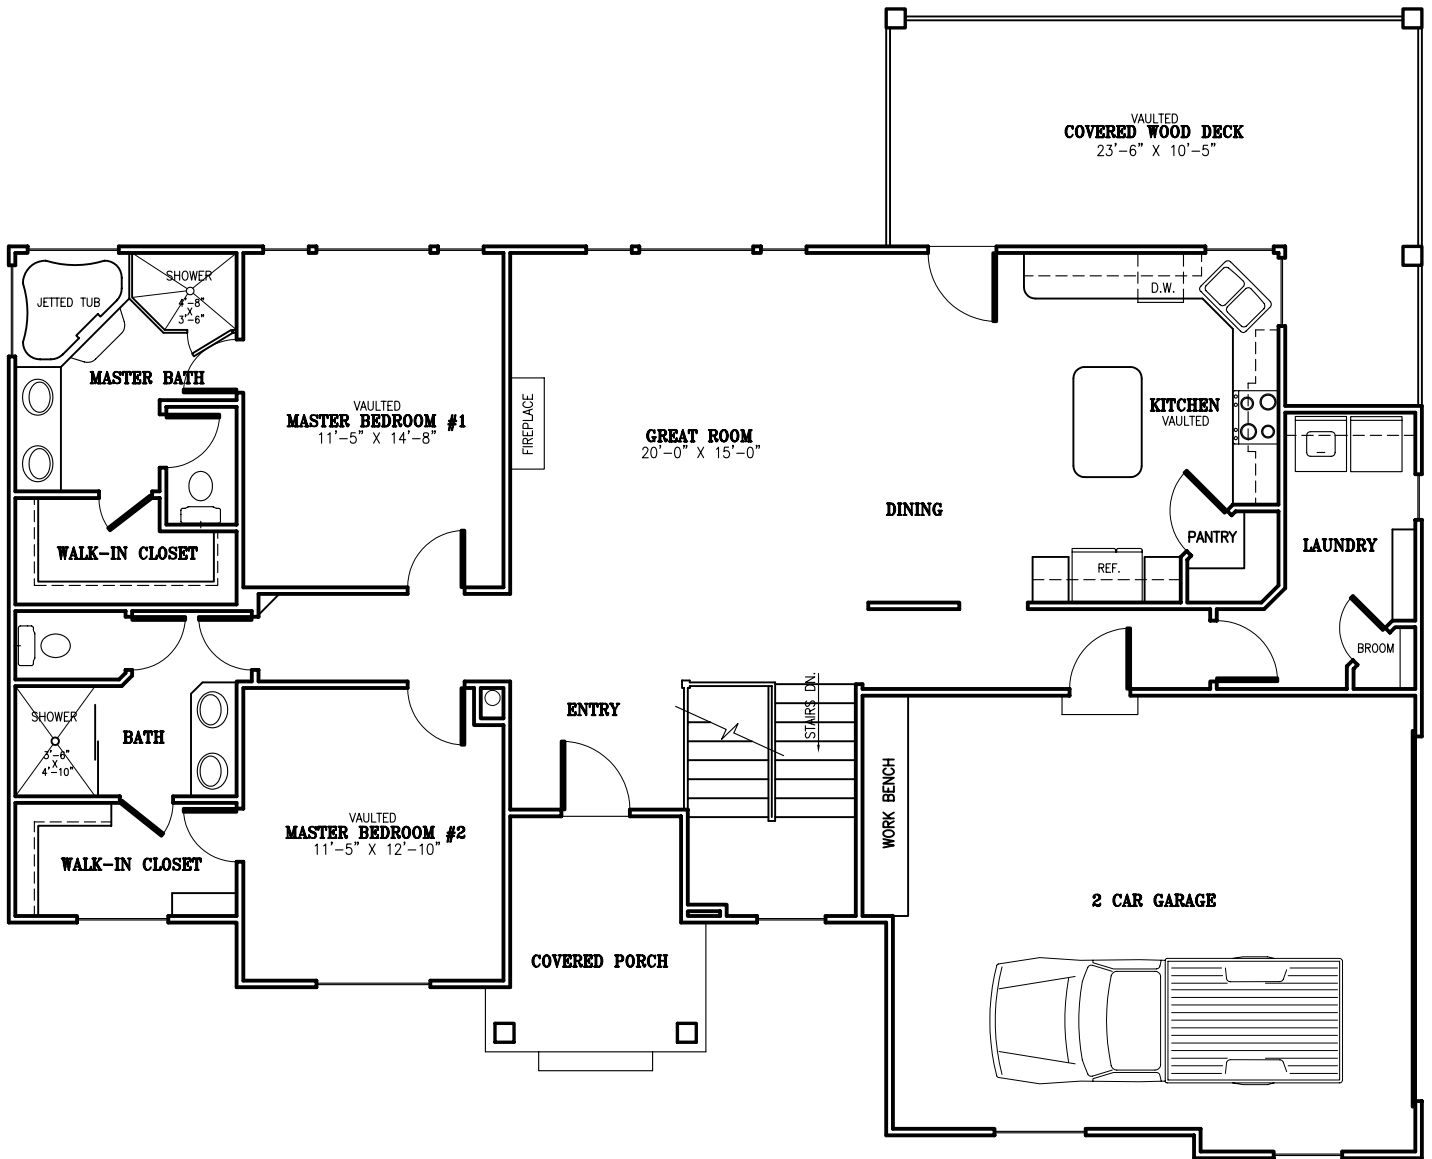

THE **YUKON** ^B
EDEN HILLS LOT 64 - 3,625 SQ. FT.

MAIN FLOOR PLAN 1,552 SQ. FT.